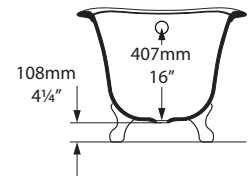

Overflow hole
Avec trou de trop-plein
Con agujero rebosadero

Related collections

Collections connexes / Colecciones relacionadas

Drayton 40

Staffordshire faucet - STA-26

Drayton

DRA-N-xx-OF

Top view

Front view

Side view

Section BB

Section AA

Shown with K50 waste kit

Rim Detail

*All measurements subject to +/-5% tolerance

l = 1685mm / 66³/₈"
 w = 842mm / 33¹/₈"
 h = 850mm / 33¹/₂"