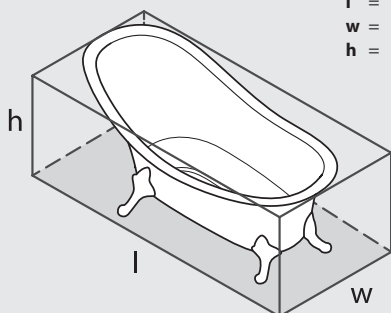

Overflow hole
Avec trou de trop-plein
Con agujero rebosadero

Related collections

Collections connexes / Colecciones relacionadas

Drayton 40

Staffordshire faucet - STA-26

Drayton

DRA-N-xx-OF

Top view

Front view

Side view

Section BB

Section AA

Shown with K50 waste kit

Rim Detail

*All measurements subject to +/-5% tolerance

l = 1685mm / 66³/₈"
 w = 842mm / 33¹/₈"
 h = 850mm / 33¹/₂"

573 lbs

52 US gal

388 lbs

29³/₄ US gal

139 lbs

0 US gal

.dwg | .dxf | .skp www.vandabaths.com

Massachusetts Code: Approved
 cUPC listing by IAPMO: File No. 6574
 Registered Design