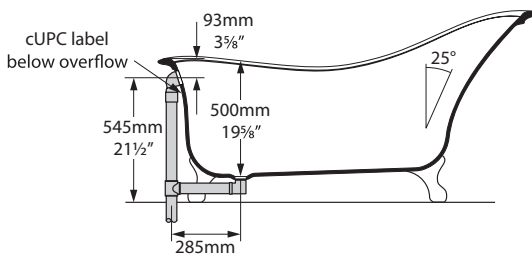

Front view

Side view

Section BB

Section AA

Shown with K50 waste kit

Rim Detail

*All measurements subject to +/-5% tolerance

l = 1685mm / 66³/₈"
 w = 842mm / 33¹/₈"
 h = 850mm / 33¹/₂"