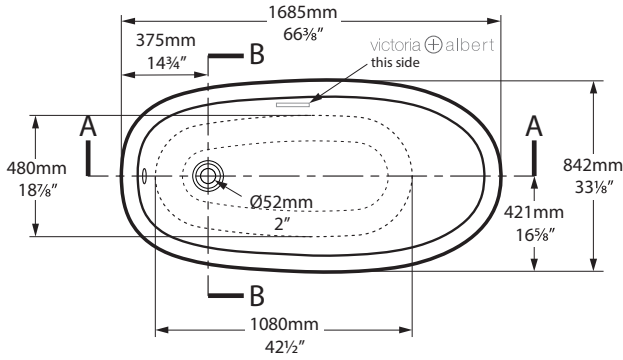

Front view

Side view

Section BB

Section AA

Shown with K50 waste kit

Rim Detail

*All measurements subject to +/-5% tolerance

l = 1685mm / 66³/₈"
 w = 842mm / 33¹/₈"
 h = 850mm / 33¹/₂"