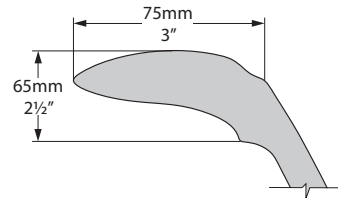

Front view

Side view

Section BB

Section AA

Shown with K50 waste kit

Rim Detail

*All measurements subject to +/-5% tolerance

l = 1685mm / 66³/₈"
 w = 842mm / 33¹/₈"
 h = 850mm / 33¹/₂"