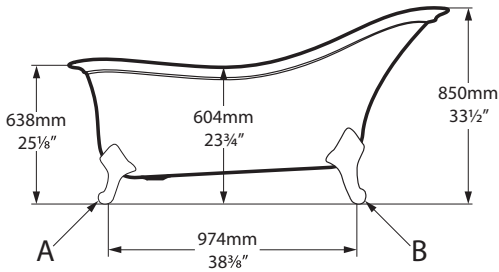

Overflow hole
Avec trou de trop-plein
Con agujero rebosadero

Related collections

Collections connexes / Colecciones relacionadas

Drayton 40

Staffordshire faucet - STA-26

Drayton

DRA-N-xx-OF

Top view

Front view

Side view

Section BB

Section AA

Shown with K50 waste kit

Rim Detail

*All measurements subject to +/-5% tolerance

l = 1685mm / 66³/₈"
 w = 842mm / 33¹/₈"
 h = 850mm / 33¹/₂"